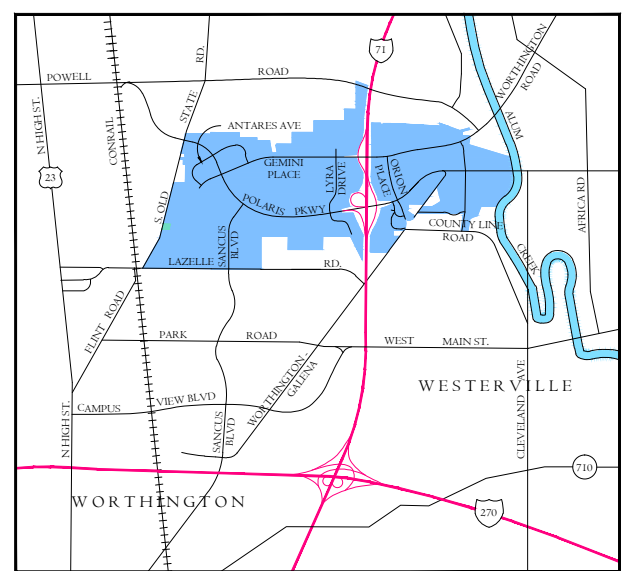

38.8 ac. site

7965 N. High St., Suite 340
Columbus, Ohio 43235
Phone: 614.885.1700
Fax: 614.885.1701
www.ctconsultants.com

Location Map

January, 2018

Key

- | | | | | | | | | | |
|---------------------------------|-----------------------------|------------------------------|------------------------------|--------------------------------|--|--------------------------------------|--|---------------------------------|-----------------------------|
| 1 Applebee's | 17 Chase - McCoy Center | 33 House Of Japan | 49 Offices at Polaris | 65 Sancus Retail Center | 81 Quick Inc. | 97 Fifth/Third Bank | 113 Costco Gas | 129 Walgreen's | 145 Valvoline |
| 2 Firebirds/Core Life | 18 Polaris Commerce Center | 34 Capella Center | 50 Offices at Polaris | 66 Polaris Fashion Place | 82 Cranel | 98 The Market at Polaris | 114 Mitchell's Steakhouse | 130 Avenue at Polaris | 146 Ikea |
| 3 Starbucks | 19 Fire Station/Water Tower | 35 Polaris Center I | 51 Quest Business Center | 67 Polaris Professional Center | 83 Pella Windows | 99 Candlewood Suites | 115 Royal Ginger | 131 AutoZone | 147 Ashley/Morris Furniture |
| 4 Marcella's | 20 Sunoco | 36 Pointe at Polaris | 52 United Health Care | 68 Polaris Medical Center | 84 Rockford Homes | 100 Haverly Furniture | 116 The Lakes at Polaris | 132 Jason's Deli | 148 Value City Furniture |
| 5 O'Charley's | 21 Arby's | 37 Orion Office Park | 53 Polaris View | 69 JP Morgan Chase | 85 Mr. Tire | 101 Red Robin | 117 Gemini Place Retail Center 3 | 133 Medical Office | 149 Staybridge Suites |
| 6 Taco Bell/Pizza Hut | 22 Bar Louie | 38 McGraw Hill | 54 United Dairy Farmers | 70 CVS | 86 Pier I | 102 Polaris Neighborhood Center 3 | 118 Cambria Suites | 134 Polaris Place | 150 At Home |
| 7 Smokey Bones BBQ | 23 Quaker Steak & Lube | 39 Corporate One Credit | 55 Huntington Bank | 71 C.A.R.S. at Polaris | 87 Tilted Kilt | 103 Front Room Furnishings | 119 L.A. Fitness | 135 Tim Horton's | 151 Polaris Retirement |
| 8 Jared The Galleria of Jewelry | 24 NTB | 40 Offices at Polaris | 56 Homewood Suites | 72 Capital Lighting | 88 Lifeway Retail Center | 104 Rave Motion Pictures | 120 Polaris Neighborhood Center 4 | 136 Goo Goo Car Wash | 152 Burger King |
| 9 MacKenzie River Pizza | 25 Comfort Inn | 41 Beacon Insurance | 57 Skyline Chili | 73 La Petite Academy | 89 Texas Roadhouse Grill | 105 Tire Discounters | 121 Eddie Merlot's | 137 Cabela's | 153 Corner Bakery |
| 10 Wendy's | 26 Magic Mountain | 42 Polaris Innovation Center | 58 Polaris Neighborhood Ctr. | 74 The Cabinet Shop | 90 Capella Center 2 | 106 Hampton Inn & Suites | 122 Gemini Place Towne Center | 138 Residence Inn | 154 Paramount |
| 11 Extended Stay of America | 27 Carrabba's Italian Grill | 43 Shell | 59 DSW | 75 Alpha Graphics | 91 Azia Oriental Rugs | 107 Hilton Hotel | 123 Sonic | 139 Holiday Inn Express | 155 Art Van |
| 12 Polaris Towne Center | 28 Hilton Garden Inn | 44 BP | 60 Olive Garden | 76 Newcome Electronic Systems | 92 Chase | 108 Polaris West | 124 Lifestyle Center - Polaris Fashion Place | 140 801 Polaris Apartments | 156 Duluth Trading Company |
| 13 Lowe's | 29 Waffle House | 45 McDonald's | 61 Red Lobster | 77 Hugs and Hearts | 93 Gemini Shopping Center | 109 Potbelly's/Omaha Steak/Vit. Shop | 125 Valvoline | 141 Matt The Millers/DXL | 157 Top Golf |
| 14 Target | 30 La-Z-Boy | 46 Steak & Shake | 62 Vacant | 78 Olentangy Management | 94 Sancus Neighborhood Shopping Center | 110 BJ's Restaurant/Brewhouse | 126 Raising Canes | 142 Roosters | |
| 15 Cort Furniture | 31 Mattress Firm | 47 Polaris Grille | 63 BP | 79 Polaris Family Dentistry | 95 Polaris Neighborhood Center 2 | 111 Mimi's Cafe | 127 Firestone | 143 Westar Nhbhd. Retail Center | |
| 16 AAA Car Care | 32 Rude Dog Bar & Grill | 48 Four Points Hotel | 64 Bedrooms First | 80 EDS Industrial Solutions | 96 Star Lanes | 112 Costco | 128 McDonald's | 144 Ravines at Westar | |